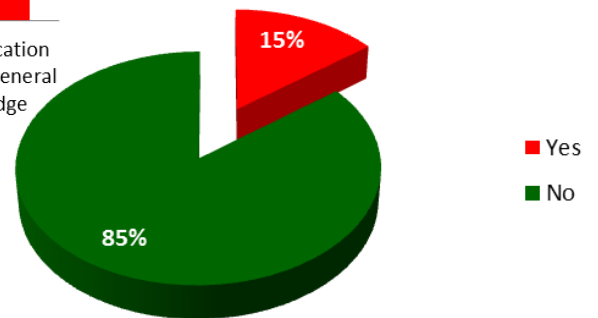

2011/2012 EQAO⁴	Provincial Scores ON	Lanark County	DNE
% Successful:			
Grade 3 Reading	66.00	63.07	67.00
Grade 3 Writing	76.00	76.30	78.00
Grade 3 Math	68.00	63.35	61.50
Grade 6 Reading	75.00	76.41	77.00
Grade 6 Writing	74.00	71.48	64.00
Grade 6 Math	58.00	46.75	36.00
% reaching level three or above:			
Grade 9 Mathematical : Applied	44	51.25	na
Grade 9 Mathematical Assessment: Academic	84	79.63	na
Grade 10 OSSLT percentage students successful	82	70.38	na

3=2010/2011 Cycle 3 Early Development Instrument for Lanark County from Offord Centre

4=2011/12 Data Education Quality and Accountability Office, Avg. by schools in that neighbourhood

Above Cty Avg
Below Cty Avg