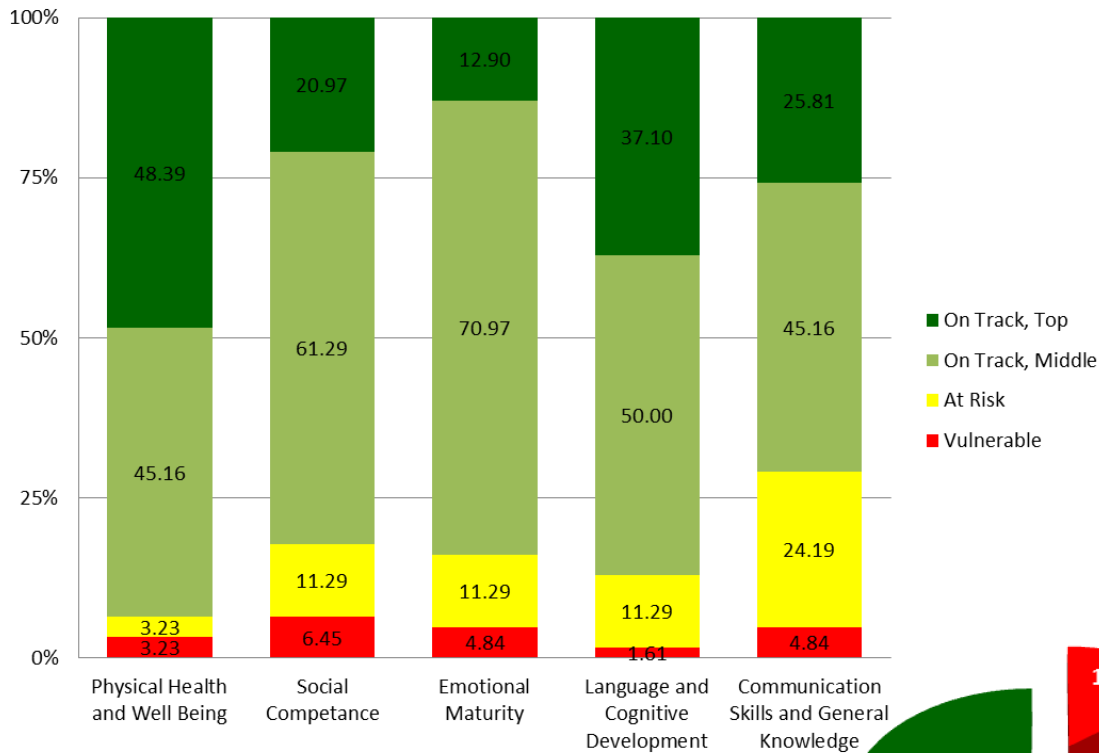

The Five Key EDI Domains³

Profile for: Drummond
North Elmsley

EDI Low in 1 or More Domains³