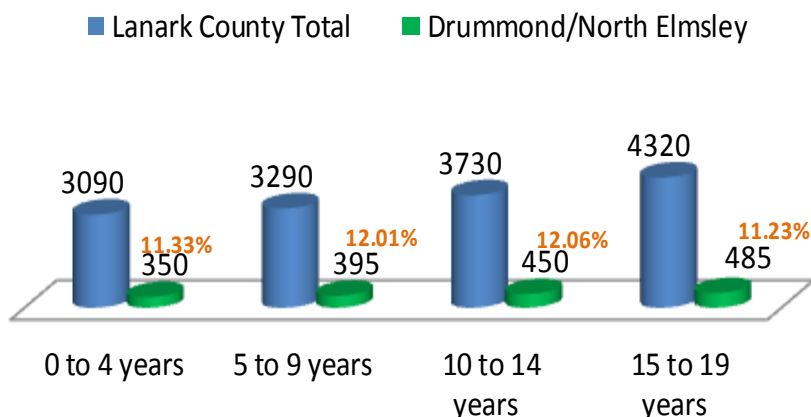

Population of Children¹

2011 Census Population of Children <19

Family Structure¹

Number of Families: Of all census families in private households in Lanark County 83.06% (16445) have children 24 and younger living at home. 11.68% (1920) of these families with children under 24 live in Drummond North Elmsley.

Lone Parent Families: In Lanark County there are 2730 lone parent families, 7.51% (205) of these lone parent families reside in Drummond North Elmsley.

Languages¹

94.03% of the residents of Drummond North Elmsley mother tongue is English. This is a higher than the Lanark County average of 92.89%. Most common non official languages are: German and Dutch.