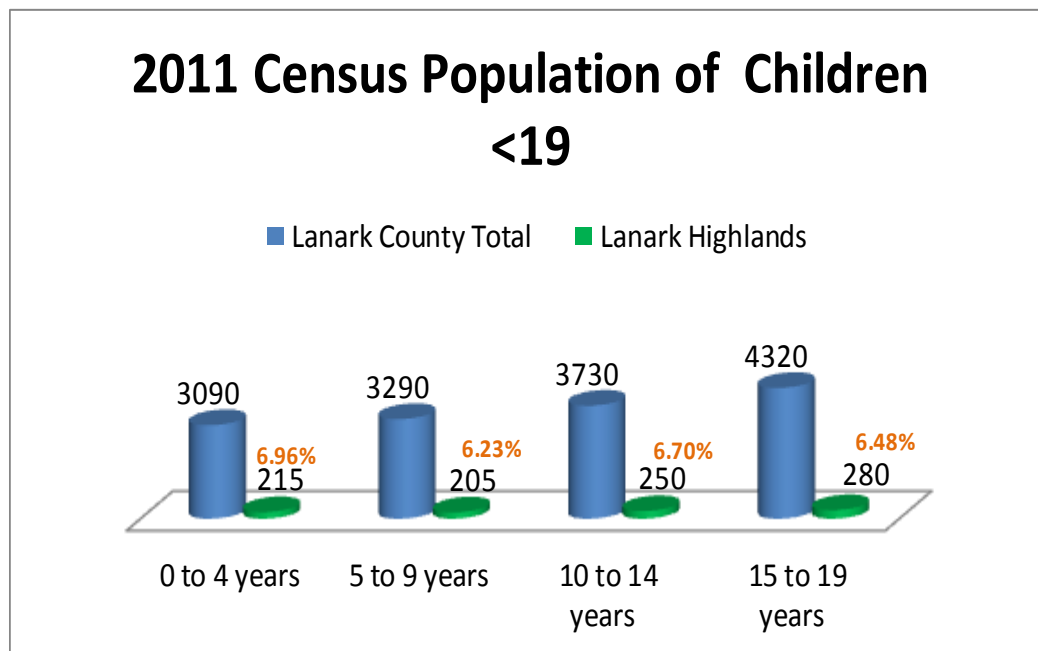

Population of Children¹

Family Structure¹

Number of Families: Of all census families in private households in Lanark County 83.06% (16445) have children 24 and younger living at home. 7.02% (1155) of these families with children under 24 live in Lanark Highlands.

Lone Parent Families: In Lanark County there are 2730 lone parent families, 6.23% (170) of these lone parent families reside in Lanark Highlands.

Languages¹

91.91% of the residents of Lanark Highlands mother tongue is English. This is a bit lower than the Lanark County average of 92.89%. Most common non official languages are: German, Dutch and Polish.