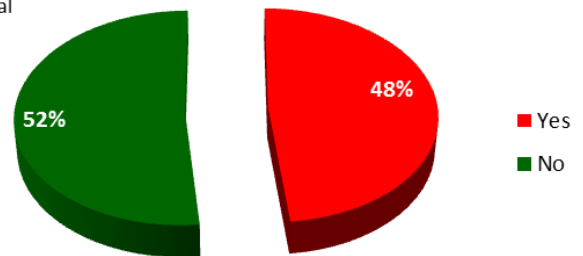

2011/2012 EQAO⁴	Provincial Scores ON	Lanark County	Lanark Highland
% Successful:			
Grade 3 Reading	66.00	63.07	49.00
Grade 3 Writing	76.00	76.30	63.50
Grade 3 Math	68.00	63.35	57.00
Grade 6 Reading	75.00	76.41	80.00
Grade 6 Writing	74.00	71.48	79.00
Grade 6 Math	58.00	46.75	60.00
% reaching level three or above:			
Grade 9 Mathematical : Applied	44	51.25	na
Grade 9 Mathematical Assessment: Academic	84	79.63	na
Grade 10 OSSLT percentage students successful	82	70.38	na

3=2010/2011 Cycle 3 Early Development Instrument for Lanark County from Offord Centre

4=2011/12 Data Education Quality and Accountability Office, Avg. by schools in that neighbourhood

Above Cty Avg
Below Cty Avg