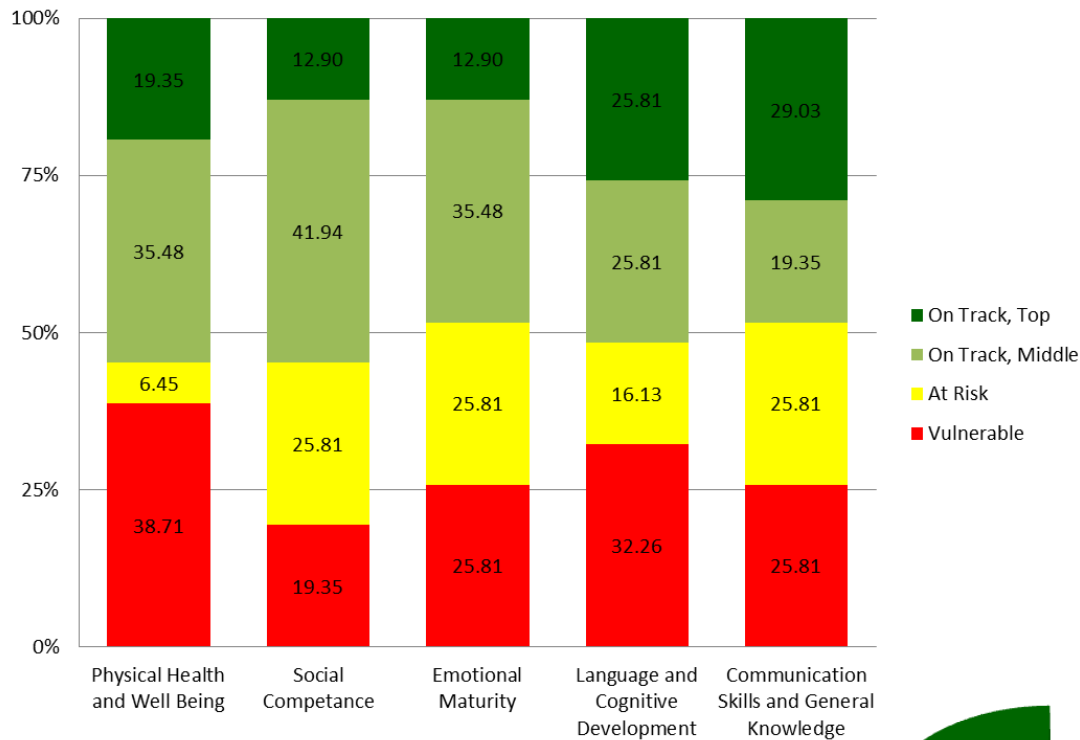

The Five Key EDI Domains³

Lanark Highlands

EDI Low in 1 or More Domains³