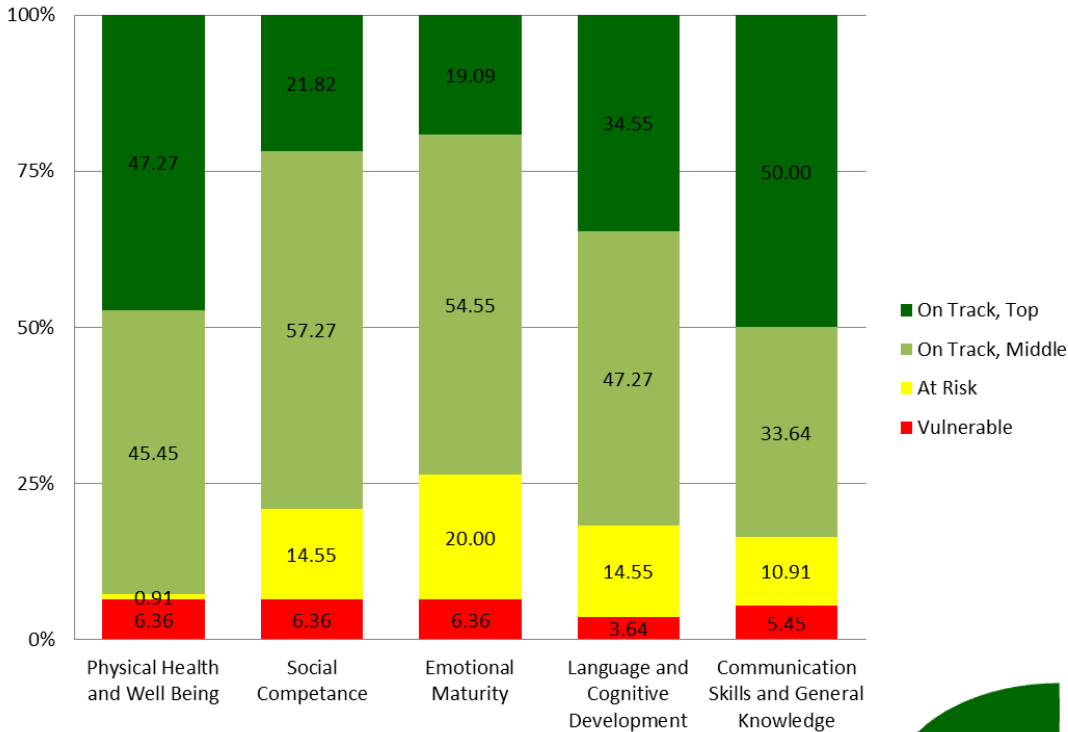

Lone Parent Families: In Lanark County there are 2730 lone parent families, 15.93% (435) of these lone parent families reside in Mississippi Mills.

Languages¹

92.57% of the residents of Mississippi Mills mother tongue is English. This is about the same as the Lanark County average of 92.89%. Most common non official languages are German, Dutch and Italian.

Libraries²

total population served resident and contracting	11734
number of active cardholders	2625
% of population that are active cardholders	22%
annual program attendance	1821

The Five Key EDI Domains³