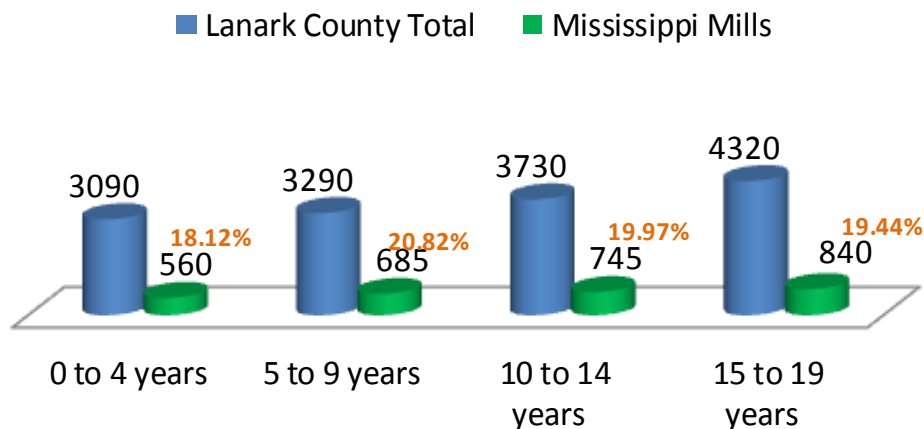

Population of Children¹

2011 Census Population of Children <19

Family Structure¹

Number of Families: Of all census families in private households in Lanark County 83.06% (16445) have children 24 and younger living at home. 19.85% (32655) of these families with children under 24 live in Mississippi Mills.

Lone Parent Families: In Lanark County there are 2730 lone parent families, 15.93% (435) of these lone parent families reside in Mississippi Mills.

Languages¹

92.57% of the residents of Mississippi Mills mother tongue is English. This is about the same as the Lanark County average of 92.89%. Most common non official languages are German, Dutch and Italian.