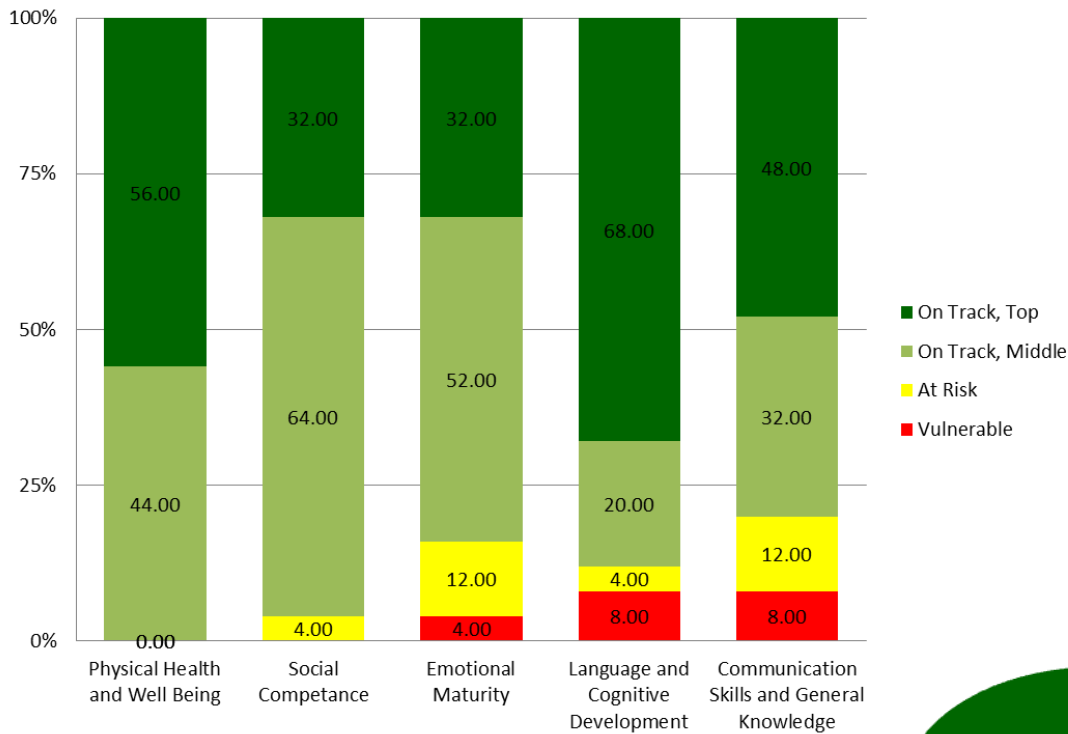

The Five Key EDI Domains³

EDI Low in 1 or More Domains³