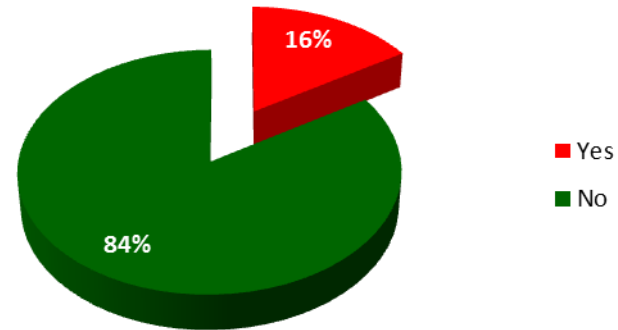

2011/2012 EQAO⁴	Provincial Scores ON	Lanark County	Montague
% Successful:			
Grade 3 Reading	66.00	63.07	58.00
Grade 3 Writing	76.00	76.30	61.00
Grade 3 Math	68.00	63.35	52.00
Grade 6 Reading	75.00	76.41	87.00
Grade 6 Writing	74.00	71.48	87.00
Grade 6 Math	58.00	46.75	55.00
% reaching level three or above:			
Grade 9 Mathematical : Applied	44	51.25	na
Grade 9 Mathematical Assessment: Academic	84	79.63	na
Grade 10 OSSLT percentage students successful	82	70.38	na

3=2010/2011 Cycle 3 Early Development Instrument for Lanark County from Offord Centre

4=2011/12 Data Education Quality and Accountability Office, Avg. by schools in that neighbourhood

Above Cty Avg	Below Cty Avg