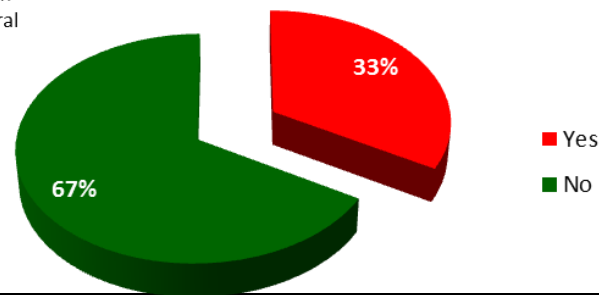

2011/2012 EQAO⁴	Provincial Scores ON	Lanark County	Perth
% Successful:			
Grade 3 Reading	66.00	63.07	72.33
Grade 3 Writing	76.00	76.30	77.33
Grade 3 Math	68.00	63.35	69.00
Grade 6 Reading	75.00	76.41	87.00
Grade 6 Writing	74.00	71.48	84.50
Grade 6 Math	58.00	46.75	66.50
% reaching level three or above:			
Grade 9 Mathematical : Applied	44	51.25	32.5
Grade 9 Mathematical Assessment: Academic	84	79.63	83
Grade 10 OSSLT percentage students successful	82	70.38	82

3=2010/2011 Cycle 3 Early Development Instrument for Lanark County from Offord Centre

4=2011/12 Data Education Quality and Accountability Office, Avg. by schools in that neighbourhood

Above Cty Avg   Below Cty Avg