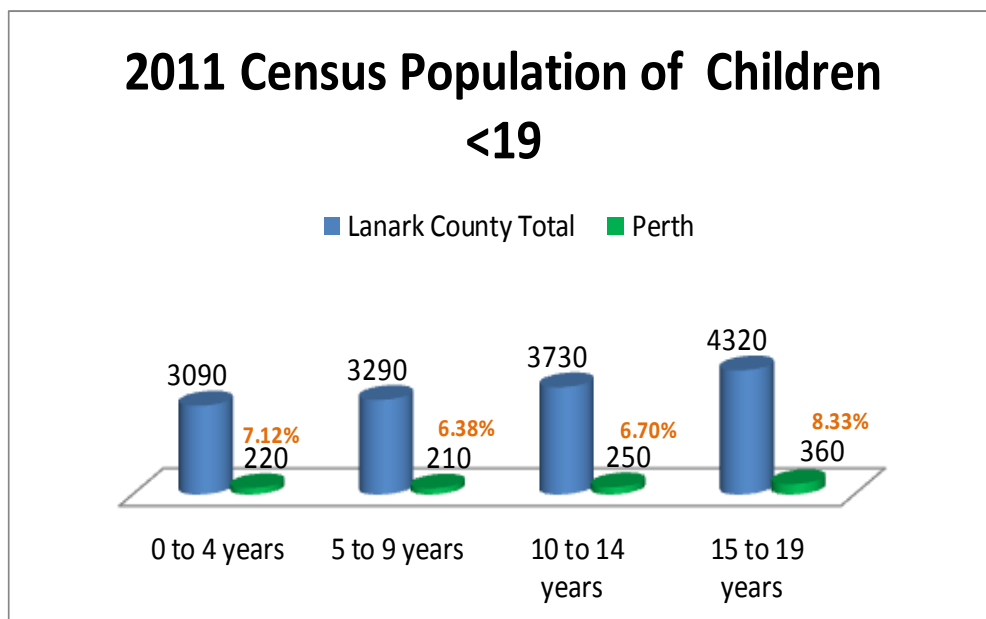

Population of Children¹

Family Structure¹

Number of Families: Of all census families in private households in Lanark County 83.06% (16445) have children 24 and younger living at home. 7.27% (1195) of these families with children under 24 live in Perth.

Lone Parent Families: In Lanark County there are 2730 lone parent families, 11.36% (310) of these lone parent families reside in Perth.

Languages¹

95.27% of the residents of Perth mother tongue is English. This is a higher than the Lanark County average of 92.89%. Most common non official languages are: German, Dutch and Greek.