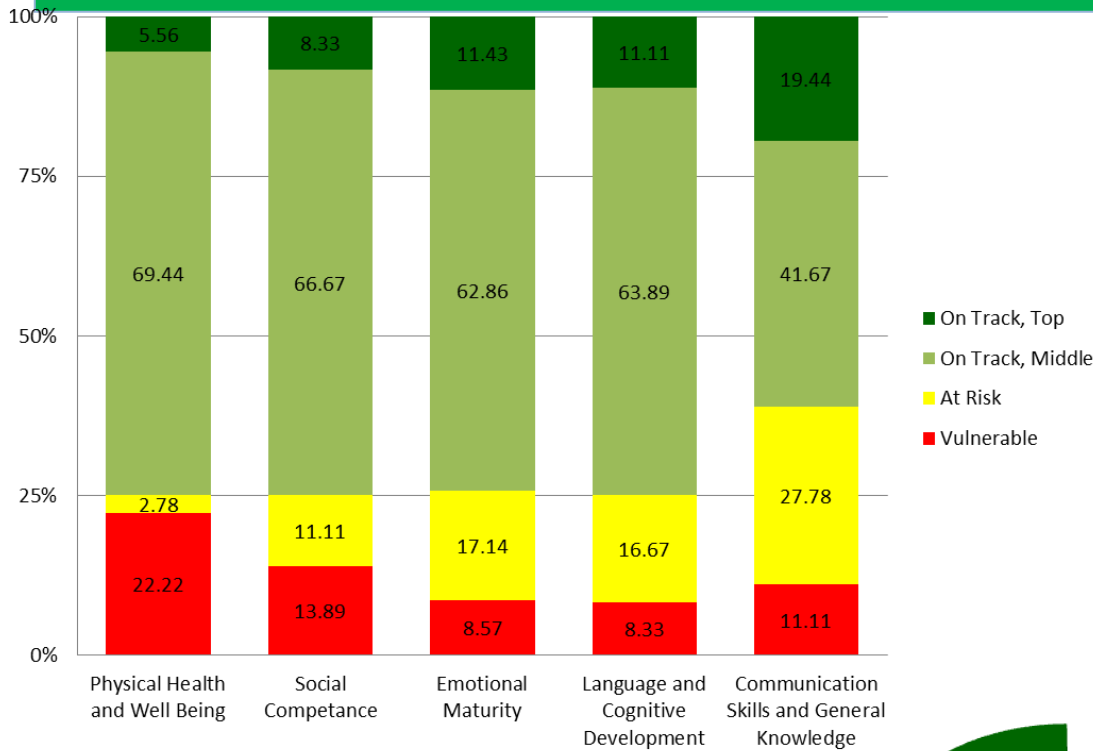

The Five Key EDI Domains³

Perth

EDI Low in 1 or More Domains³