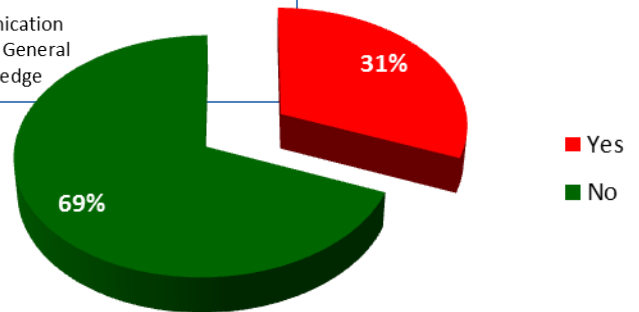

2011/2012 EQAO	Provincial Scores ON	Lanark County	Smiths Falls
% Successful:			
Grade 3 Reading	66.00	63.07	59.33
Grade 3 Writing	76.00	76.30	71.67
Grade 3 Math	68.00	63.35	53.00
Grade 6 Reading	75.00	76.41	67.33
Grade 6 Writing	74.00	71.48	69.00
Grade 6 Math	58.00	46.75	39.67
% reaching level three or above:			
Grade 9 Mathematical : Applied	44	51.25	65
Grade 9 Mathematical Assessment: Academic	84	79.63	80.5
Grade 10 OSSLT percentage students successful	82	70.38	40.00
		Above Cty Avg	Below Cty Avg