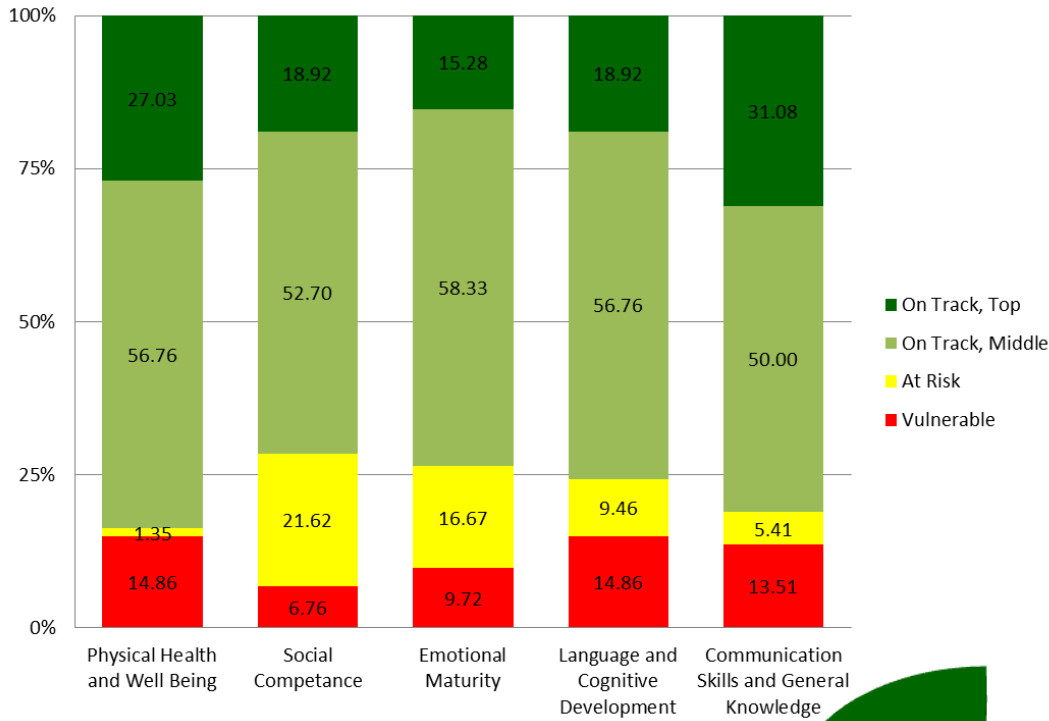

The Five Key EDI Domains

Smiths Falls

EDI Low in 1 or More Domains