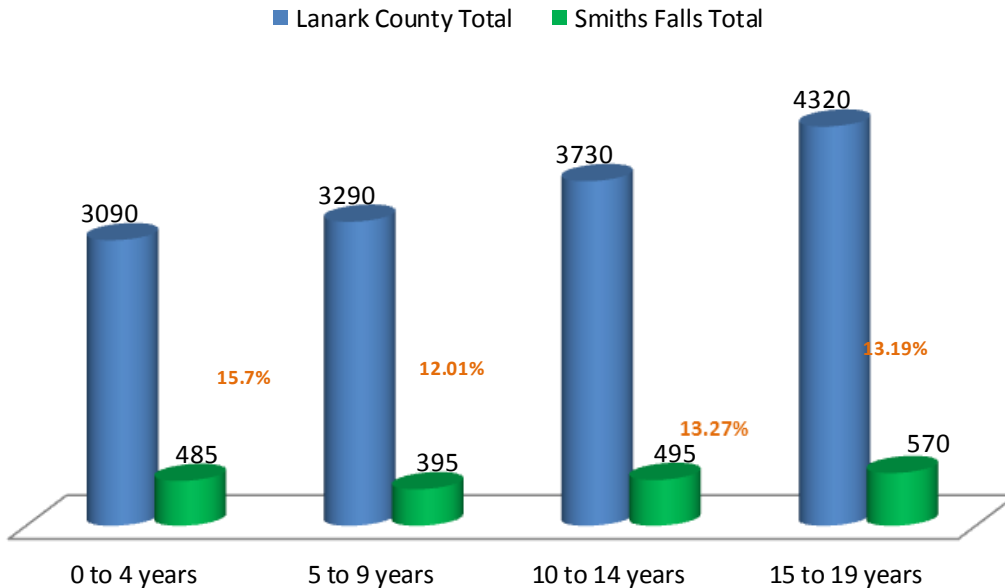

Population of Children

2011 Census Population of Children <19

Profile for: Smiths Falls

Family Structure

Number of Families: Of all census families in private households in Lanark County 83.06% (16445) have children 24 and younger living at home. 10.78% (2135) of these families with children under 24 live in Smiths Falls.

Lone Parent Families: In Lanark County there are 2730 lone parent families, 21.79% (595) of lone parent families reside in Smiths Falls which is the highest amount in the county.

Languages

93.41% of the residents of Smiths Falls mother tongue is English. This is a bit higher than the Lanark County average of 92.89%. Most common non official languages are: German, Polish, Greek, Mandarin, Tagalog (Filipino)