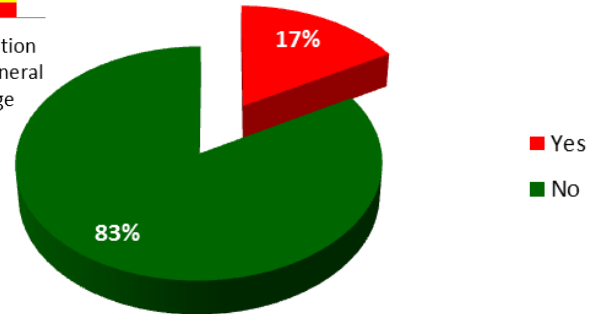

The Five Key EDI Domains³

EDI Low in 1 or More Domains³

2011/2012 EQAO⁴	Provincial Scores ON	Lanark County	Tay Valley
% Successful:			
Grade 3 Reading	66.00	63.07	56.00
Grade 3 Writing	76.00	76.30	78.00
Grade 3 Math	68.00	63.35	50.00
Grade 6 Reading	75.00	76.41	65.00
Grade 6 Writing	74.00	71.48	42.00
Grade 6 Math	58.00	46.75	15.00
% reaching level three or above:			
Grade 9 Mathematical : Applied	44	51.25	na
Grade 9 Mathematical Assessment: Academic	84	79.63	na
Grade 10 OSSLT percentage students successful	82	70.38	na

3=2010/2011 Cycle 3 Early Development Instrument for Lanark County from Offord Centre

4=2011/12 Data Education Quality and Accountability Office, Avg. by schools in that neighbourhood

Above Cty Avg	Below Cty Avg