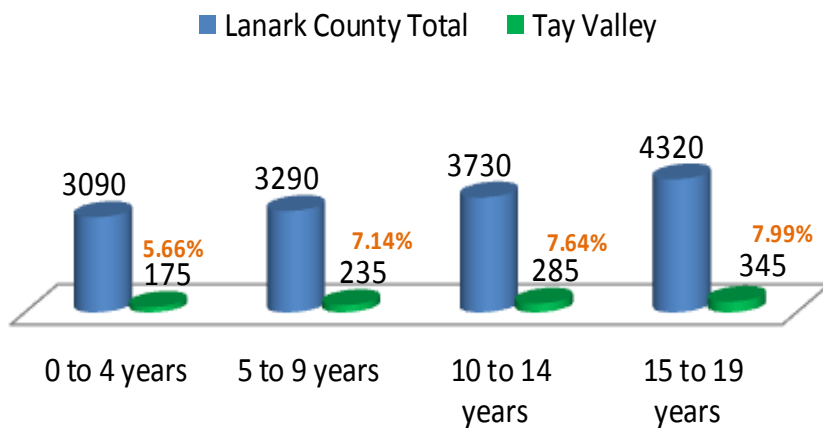

Population of Children¹

2011 Census Population of Children <19

Family Structure¹

Number of Families: Of all census families in private households in Lanark County 83.06% (16445) have children 24 and younger living at home. 7.45% (1225) of these families with children under 24 live in Tay Valley.

Lone Parent Families: In Lanark County there are 2730 lone parent families, 5.68% (155) of these lone parent families reside in Tay Valley.

Languages¹

94.89% of the residents of Tay Valley mother tongue is English. This is higher than the Lanark County average of 92.89%. Most common non official languages are: German and Dutch and Polish.