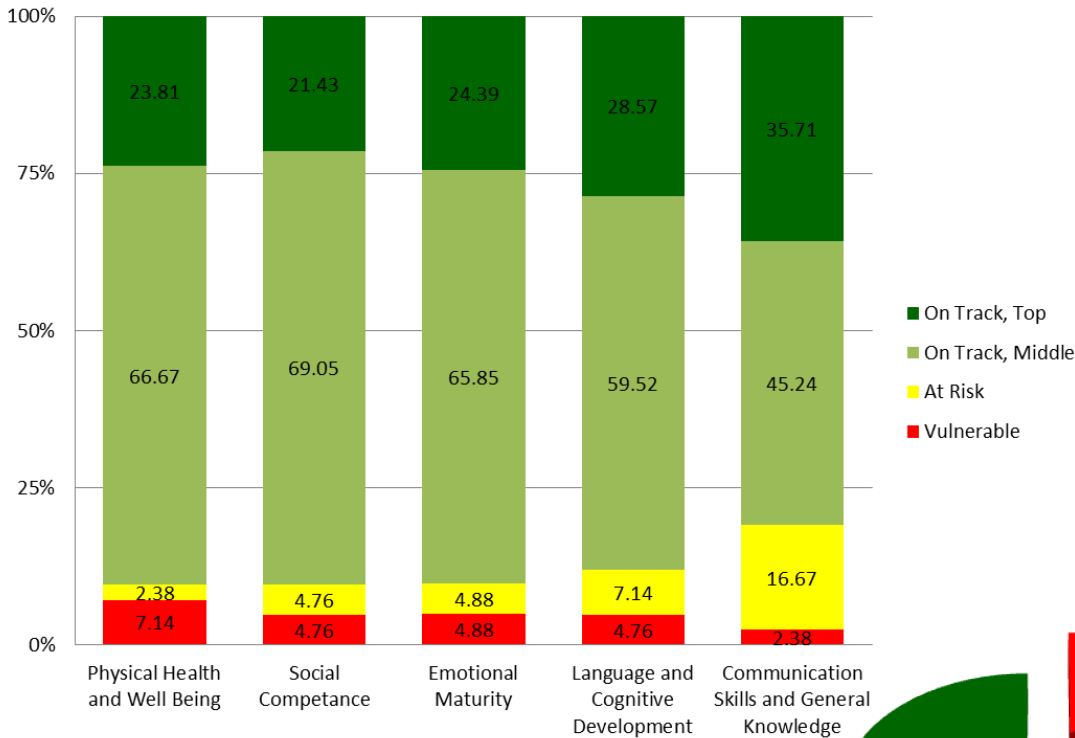

Population of Children¹

2011 Census Population of Children <19

Family Structure¹

Number of Families: Of all census families in private households in Lanark County 83.06% (16445) have children 24 and younger living at home. 7.45% (1225) of these families with children under 24 live in Tay Valley.

Lone Parent Families: In Lanark County there are 2730 lone parent families, 5.68% (155) of these lone parent families reside in Tay Valley.

Languages¹

94.89% of the residents of Tay Valley mother tongue is English. This is higher than the Lanark County average of 92.89%. Most common non official languages are: German and Dutch and Polish.

Libraries

The Library serving Tay Valley is Perth and District Union Public Library. See library statistics sheet.

The Five Key EDI Domains³

EDI Low in 1 or More Domains³

2011/2012 EQAO ⁴	Provincial Scores ON	Lanark County	Tay Valley
% Successful:			
Grade 3 Reading	66.00	63.07	56.00
Grade 3 Writing	76.00	76.30	78.00
Grade 3 Math	68.00	63.35	50.00
Grade 6 Reading	75.00	76.41	65.00
Grade 6 Writing	74.00	71.48	42.00
Grade 6 Math	58.00	46.75	15.00
% reaching level three or above:			
Grade 9 Mathematical : Applied	44	51.25	na
Grade 9 Mathematical Assessment: Academic	84	79.63	na
Grade 10 OSSLT percentage students successful	82	70.38	na